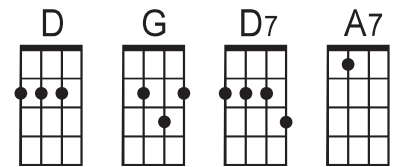

# I'LL FLY AWAY

ALBERT E BRUMLEY (1929) [YOUTUBE](#)

(C) | (G7) | (C) | (C)

(C) Some glad morning when this life is o (C7) ver

(F) I'll fly a (C) way

(C) To my home on God's celestial shore

(C) I (G7) I'll fly a (C) way

**CHORUS:** (C) I'll fly away, oh glo (C7) ry

(F) I'll fly a (C) way

(C) When I die, hallelujah, by and by

(C) I (G7) I'll fly a (C) way

(C) When the shadows of this life have (C7) grown

(F) I'll fly a (C) way

(C) Like a bird from prison bars has flown

(C) I (G7) I'll fly a (C) way

**CHORUS:** (C) I'll fly away, oh glo (C7) ry

(F) I'll fly a (C) way

(C) When I die, hallelujah, by and by

(C) I (G7) I'll fly a (C) way

(C) Oh how glad and happy when we (C7) meet

(F) I'll fly a (C) way

(C) No more cold iron shackles at my feet

(C) I (G7) I'll fly a (C) way

**CHORUS:** (C) I'll fly away, oh glo (C7) ry

(F) I'll fly a (C) way