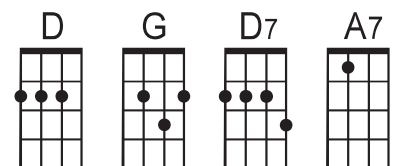

CHORUS: (C) I'll fly away, oh glo (C7) ry

(F) I'll fly a (C) way

(C) When I die, hallelujah, by and by

(C) I (G7) I'll fly a (C) way

(C) Just a few more weary days and (C7) then

(F) I'll fly a (C) way

(C) To a land where joys will never end

(C) I (G7) I'll fly a (C) way **REPEAT CHORUS**