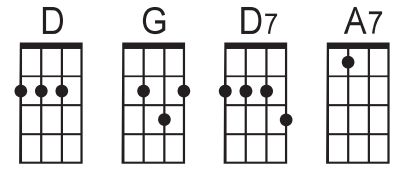

# I'LL FLY AWAY

ALBERT E BRUMLEY (1929) [YOUTUBE](#)

(C) | (G7) | (C) | (C)

(C) Some glad morning when this life is o (C7) ver

(F) I'll fly a (C) way

(C) To my home on God's celestial shore

(C) I (G7) I'll fly a (C) way

**CHORUS:** (C) I'll fly away, oh glo (C7) ry

(F) I'll fly a (C) way

(C) When I die, hallelujah, by and by

(C) I (G7) I'll fly a (C) way

(C) When the shadows of this life have (C7) grown

(F) I'll fly a (C) way

(C) Like a bird from prison bars has flown

(C) I (G7) I'll fly a (C) way

**CHORUS:** (C) I'll fly away, oh glo (C7) ry

(F) I'll fly a (C) way

(C) When I die, hallelujah, by and by

(C) I (G7) I'll fly a (C) way

(C) Oh how glad and happy when we (C7) meet

(F) I'll fly a (C) way

(C) No more cold iron shackles at my feet

(C) I (G7) I'll fly a (C) way

**CHORUS:** (C) I'll fly away, oh glo (C7) ry

(F) I'll fly a (C) way