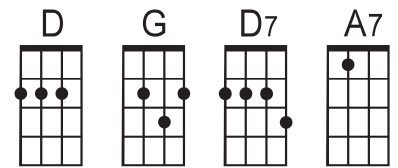

# I'LL FLY AWAY

ALBERT E BRUMLEY (1929) [YOUTUBE](#)

(C) | (G7) | (C) | (C)

(C) Some glad morning when this life is o (C7) ver

(F) I'll fly a (C) way

(C) To my home on God's celestial shore

(C) I (G7) I'll fly a (C) way

**CHORUS:** (C) I'll fly away, oh glo (C7) ry

(F) I'll fly a (C) way

(C) When I die, hallelujah, by and by

(C) I (G7) I'll fly a (C) way

(C) When the shadows of this life have (C7) grown

(F) I'll fly a (C) way

(C) Like a bird from prison bars has flown

(C) I (G7) I'll fly a (C) way

**CHORUS:** (C) I'll fly away, oh glo (C7) ry

(F) I'll fly a (C) way

(C) When I die, hallelujah, by and by

(C) I (G7) I'll fly a (C) way

(C) Oh how glad and happy when we (C7) meet

(F) I'll fly a (C) way

(C) No more cold iron shackles at my feet

(C) I (G7) I'll fly a (C) way

**CHORUS:** (C) I'll fly away, oh glo (C7) ry

(F) I'll fly a (C) way