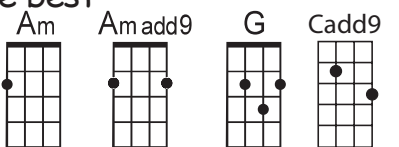

CHORUS: (G) It must be (Gmaj7) love (Em7) love (C) love (D)

(G) It must be (Gmaj7) love (Em7) love (C) love (D)

(Am) Nothing more (Gmaj7) nothing less (C) love is the best