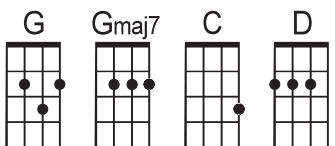

IT MUST BE LOVE

Labi Siffre **YOUTUBE**

Intro: (Am) (Am add9) (Am) (Am add9)

(Am) I never (Am add9) thought I'd miss you

(Am) Half as (Am add9) much as I (G) do (Cadd9) (G) (Cadd9)

(Am) And I never (Am add9) thought I'd feel this (Am) way

The way I (Am add9) feel about (G) you (Cadd9) (G) (Cadd9)

(Em7) As soon as I (A9) wake up any (Dm) night any (E7) day

(Am) I know that it's (Am+7) you I need

To (Am7) take the blues a (Am6) way

CHORUS: (G) It must be (Gmaj7) love (Em7) love (C) love (D)

(Am) Bless you and (Am add9) bless me baby

(Am) bless the (Am add9) bees and the (G) birds (Cadd9) (G) (Cadd9)

(Em7) I've got to be (A9) near you every (Dm) night every (E7) day

(Am) I couldn't be (Am+7) happy baby in (Am7) any other (Am6) way

CHORUS: (G) It must be (Gmaj7) love (Em7) love (C) love (D)

(G) It must be (Gmaj7) love (Em7) love (C) love (D)

(Am) Nothing more (Gmaj7) nothing less (C) love is the best

INSTRUMENTAL: (G) (Cadd9) (G) (Cadd9)