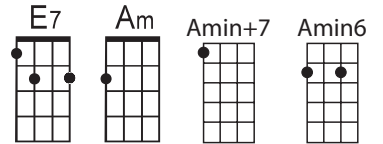

IT MUST BE LOVE

Labi Siffre **YOUTUBE**

Intro: (Am) (Am add9) (Am) (Am add9)

(Am) I never (Am add9) thought I'd miss you

(Am) Half as (Am add9) much as I (G) do (Cadd9) (G) (Cadd9)

(Am) And I never (Am add9) thought I'd feel this (Am) way

The way I (Am add9) feel about (G) you (Cadd9) (G) (Cadd9)

(Em7) As soon as I (A9) wake up any (Dm) night any (E7) day

(Am) I know that it's (Am+7) you I need

To (Am7) take the blues a (Am6) way

CHORUS: (G) It must be (Gmaj7) love (Em7) love (C) love (D)

CHORUS: (G) It must be (Gmaj7) love (Em7) love (C) love (D)

(G) It must be (Gmaj7) love (Em7) love (C) love (D)

(Am) Nothing more (Gmaj7) nothing less (C) love is the best

INSTRUMENTAL: (G) (Cadd9) (G) (Cadd9)

(Am) (Am add9) (Am) (Am add9)

(G) (Cadd9) (G) (Cadd9)

(Em7) As soon as I (A9) wake up any (Dm) night any (E7) day

(Am) I know that it's (Am+7) you I need

To (Am7) take the blues a (Am6) way

CHORUS: (G) It must be (Gmaj7) love (Em7) love (C) love (D)