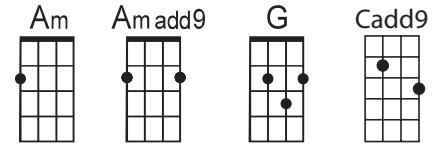

IT MUST BE LOVE

Labi Siffre **YOUTUBE**

Intro: (Am) (Am add9) (Am) (Am add9)

(Am) I never (Am add9) thought I'd miss you

(Am) Half as (Am add9) much as I (G) do (Cadd9) (G) (Cadd9)

(Am) And I never (Am add9) thought I'd feel this (Am) way

The way I (Am add9) feel about (G) you (Cadd9) (G) (Cadd9)

(Em7) As soon as I (A9) wake up any (Dm) night any (E7) day

(Am) I know that it's (Am+7) you I need

To (Am7) take the blues a (Am6) way

CHORUS: (G) It must be (Gmaj7) love (Em7) love (C) love (D)

CHORUS: (G) It must be (Gmaj7) love (Em7) love (C) love (D)

(G) It must be (Gmaj7) love (Em7) love (C) love (D)

(Am) Nothing more (Gmaj7) nothing less (C) love is the best

INSTRUMENTAL: (G) (Cadd9) (G) (Cadd9)

(Am) (Am add9) (Am) (Am add9)

(G) (Cadd9) (G) (Cadd9)

(Em7) As soon as I (A9) wake up any (Dm) night any (E7) day

(Am) I know that it's (Am+7) you I need

To (Am7) take the blues a (Am6) way

CHORUS: (G) It must be (Gmaj7) love (Em7) love (C) love (D)