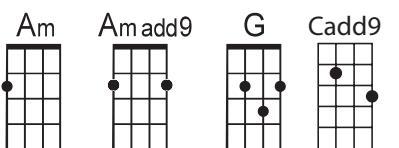

The way I (Am add9) feel about (G) you (Cadd9) (G) (Cadd9)

(Em7) As soon as I (A9) wake up any (Dm) night any (E7) day

(Am) I know that it's (Am+7) you I need

To (Am7) take the blues a (Am6) way

CHORUS: (G) It must be (Gmaj7) love (Em7) love (C) love (D)

CHORUS: (G) It must be (Gmaj7) love (Em7) love (C) love (D)

(G) It must be (Gmaj7) love (Em7) love (C) love (D)

(Am) Nothing more (Gmaj7) nothing less (C) love is the best

INSTRUMENTAL: (G) (Cadd9) (G) (Cadd9)

(Am) (Am add9) (Am) (Am add9)

(G) (Cadd9) (G) (Cadd9)

(Em7) As soon as I (A9) wake up any (Dm) night any (E7) day

(Am) I know that it's (Am+7) you I need

To (Am7) take the blues a (Am6) way

CHORUS: (G) It must be (Gmaj7) love (Em7) love (C) love (D)