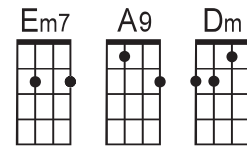

IT MUST BE LOVE

Labi Siffre **YOUTUBE**

Intro: (Am) (Am add9) (Am) (Am add9)

(Am) I never (Am add9) thought I'd miss you

(Am) Half as (Am add9) much as I (G) do (Cadd9) (G) (Cadd9)

(Am) And I never (Am add9) thought I'd feel this (Am) way

The way I (Am add9) feel about (G) you (Cadd9) (G) (Cadd9)

(Em7) As soon as I (A9) wake up any (Dm) night any (E7) day

(Am) I know that it's (Am+7) you I need

To (Am7) take the blues a (Am6) way

CHORUS: (G) It must be (Gmaj7) love (Em7) love (C) love (D)

CHORUS: (G) It must be (Gmaj7) love (Em7) love (C) love (D)

(G) It must be (Gmaj7) love (Em7) love (C) love (D)

(Am) Nothing more (Gmaj7) nothing less (C) love is the best

INSTRUMENTAL: (G) (Cadd9) (G) (Cadd9)

(Am) (Am add9) (Am) (Am add9)

(G) (Cadd9) (G) (Cadd9)

(Em7) As soon as I (A9) wake up any (Dm) night any (E7) day

(Am) I know that it's (Am+7) you I need

To (Am7) take the blues a (Am6) way

CHORUS: (G) It must be (Gmaj7) love (Em7) love (C) love (D)