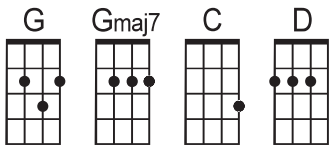

IT MUST BE LOVE

Labi Siffre **YOUTUBE**

Intro: (Am) (Am add9) (Am) (Am add9)

(Am) I never (Am add9) thought I'd miss you

(Am) Half as (Am add9) much as I (G) do (Cadd9) (G) (Cadd9)

(Am) And I never (Am add9) thought I'd feel this (Am) way

The way I (Am add9) feel about (G) you (Cadd9) (G) (Cadd9)

(Em7) As soon as I (A9) wake up any (Dm) night any (E7) day

(Am) I know that it's (Am+7) you I need

To (Am7) take the blues a (Am6) way

CHORUS: (G) It must be (Gmaj7) love (Em7) love (C) love (D)

CHORUS: (G) It must be (Gmaj7) love (Em7) love (C) love (D)

(G) It must be (Gmaj7) love (Em7) love (C) love (D)

(Am) Nothing more (Gmaj7) nothing less (C) love is the best

INSTRUMENTAL: (G) (Cadd9) (G) (Cadd9)

(Am) (Am add9) (Am) (Am add9)

(G) (Cadd9) (G) (Cadd9)

(Em7) As soon as I (A9) wake up any (Dm) night any (E7) day

(Am) I know that it's (Am+7) you I need

To (Am7) take the blues a (Am6) way

CHORUS: (G) It must be (Gmaj7) love (Em7) love (C) love (D)