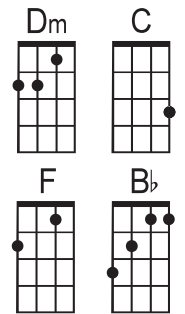

I WONT BACK DOWN TOM PETTY YOUTUBE

INTRO (Dm) | (C) | (F) | (Dm) | (C) | (F)

Well I (Dm) won't (C) back (F) down,

No I (Dm) won't (C) back (F) down

You can (Dm) stand me (C) up at the (Bb) gates of hell

But I (Dm) won't (C) back (F) down

Gonna (Dm) stand (C) my (F) ground,

won't be (Dm) turned (C) a (F) round

And I'll (Dm) keep this (C) world from (Bb) draggin' me down

Gonna (Dm) stand (C) my (F) ground and

I (Dm) won't (C) back (F) down *(Bb) (F)

STRUM PATTERN

(Bb) = & 3, (F) = & 4,

(Bb) = & 1 & 2 & 3

(F) = & 4 (C) = & 1

(Bb) Hey (F) (C) baby, (Bb) there ain't (F) no easy way (C) out (Bb) (F)

(Bb) Hey (F) I (C) will (Dm) stand (C) my (F) ground

and I (Dm) won't (C) back (F) down.

Well I (Dm) know (C) what's (F) right

I got (Dm) just (C) one (F) life

In a (Dm) world that (C) keep on (Bb) pushin' me around

But I'll (Dm) stand (C) my (F) ground

and I (Dm) won't (C) back (F) down (Bb) (F)