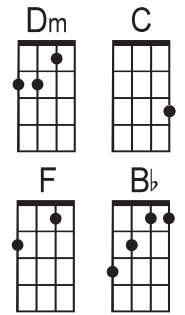

I WONT BACK DOWN TOM PETTY YOUTUBE

INTRO (Dm) | (C) | (F) | (Dm) | (C) | (F)

Well I (Dm) won't (C) back (F) down,

No I (Dm) won't (C) back (F) down

You can (Dm) stand me (C) up at the (Bb) gates of hell

But I (Dm) won't (C) back (F) down

Gonna (Dm) stand (C) my (F) ground,

won't be (Dm) turned (C) a (F) round

And I'll (Dm) keep this (C) world from (Bb) draggin' me down

Gonna (Dm) stand (C) my (F) ground and

I (Dm) won't (C) back (F) down *(Bb) (F)

STRUM PATTERN

(Bb) = & 3, (F) = & 4,

(Bb) = & 1 & 2 & 3

(F) = & 4 (C) = & 1

(Bb) Hey (F) (C) baby, (Bb) there ain't (F) no easy way (C) out (Bb) (F)

(Bb) Hey (F) I (C) will (Dm) stand (C) my (F) ground

and I (Dm) won't (C) back (F) down.

(Bb) Hey (F) (C) baby, (Bb) there ain't (F) no easy way (C) out (Bb) (F)

(Bb) Hey (F) (C) I (Dm) won't (C) back (F) down (Bb) (F)

(Bb) Hey (F) (C) baby, (Bb) there ain't (F) no easy way (C) out (Bb) (F)