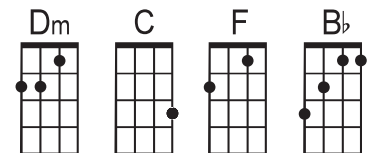

I WONT BACK DOWN TOM PETTY YOUTUBE

INTRO (Dm) | (C) | (F) | (Dm) | (C) | (F)

Well I (Dm) won't (C) back (F) down,

No I (Dm) won't (C) back (F) down

You can (Dm) stand me (C) up at the (Bb) gates of hell

But I (Dm) won't (C) back (F) down

STRUM PATTERN

(Bb) = & 3, (F) = & 4,

(Bb) = & 1 & 2 & 3

(F) = & 4 (C) = & 1

(Bb) Hey (F) (C) baby, (Bb) there ain't (F) no easy way (C) out (Bb) (F)

(Bb) Hey (F) I (C) will (Dm) stand (C) my (F) ground

and I (Dm) won't (C) back (F) down.

Well I (Dm) know (C) what's (F) right

I got (Dm) just (C) one (F) life

In a (Dm) world that (C) keep on (Bb) pushin' me around

But I'll (Dm) stand (C) my (F) ground

and I (Dm) won't (C) back (F) down (Bb) (F)

(Bb) Hey (F) (C) baby, (Bb) there ain't (F) no easy way (C) out (Bb) (F)

(Bb) Hey (F) I (C) will (Dm) stand (C) my (F) ground

and I (Dm) won't (C) back (F) down.

(Dm) (C) | (F) | (Dm) (C) | (F)

(Dm) (C) | (Bb) | (Dm) (C) | (F) | (Dm) (C) | (F) (Bb) (F) |