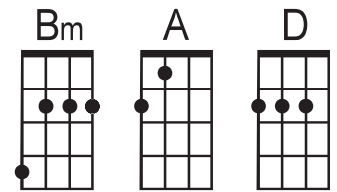

EVER FALLEN IN LOVE WITH SOMEONE

BUZZCOCKS **YOUTUBE**

intro: (Bm) | (Bm) /// (A) / | (Bm) | (Bm) /// (A) / |
(D) | (D) | (D) | (D)

Verse 1 You (Bm) spurn my natural emotions (A)
You (Bm) make me feel unloved
And I'm (D) hurt
And (Bm) if I start a commotion (A)
I (Bm) run the risk of losing you
And that's (D) worse

play Riff over (D) section

Chorus: Ever (Bm) fallen in love with (A) someone
Ever fallen in (Bm) love
In love with (A) someone
Ever fallen in (C) love
In love with some (G) one,
You shouldn't have fallen in (A) love (D) with (A) (D) (A)

Verse 2 I (Bm) can't see much of a future (A)
Un (Bm) less we find out what's to blame
What a (D) shame
And we (Bm) won't be together much longer (A)
Unl (Bm) ess we realise that we are the (D) same

Chorus: Ever (Bm) fallen in love with (A) someone
Ever fallen in (Bm) love
In love with (A) someone
Ever fallen in (C) love
In love with some (G) one,
You shouldn't have fallen in (A) love (D) with (A) (D) (A)

(D) | **(D)** | **(D)** | **(D)** | **(D)** | **(D)** | **(D)** | **(D)** | **(D)** | **(D)** | **(D)** |

A-----2--0-----7--5-----|
E-----5-----|
C--2-----|
G-----|

Chorus Ever **(Bm)** fallen in love with **(A)** someone