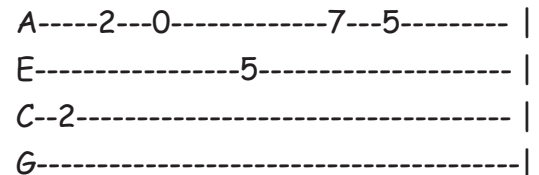

EVER FALLEN IN LOVE WITH SOMEONE

BUZZCOCKS **YOUTUBE**

intro: (Bm) | (Bm) /// (A) / | (Bm) | (Bm) /// (A) / |
(D) | (D) | (D) | (D)

Verse 1 You (Bm) spurn my natural emotions (A)
You (Bm) make me feel unloved
And I'm (D) hurt
And (Bm) if I start a commotion (A)
I (Bm) run the risk of losing you
And that's (D) worse

play Riff over (D) section

Chorus: Ever (Bm) fallen in love with (A) someone
Ever fallen in (Bm) love
In love with (A) someone
Ever fallen in (C) love
In love with some (G) one,
You shouldn't have fallen in (A) love (D) with (A) (D) (A)